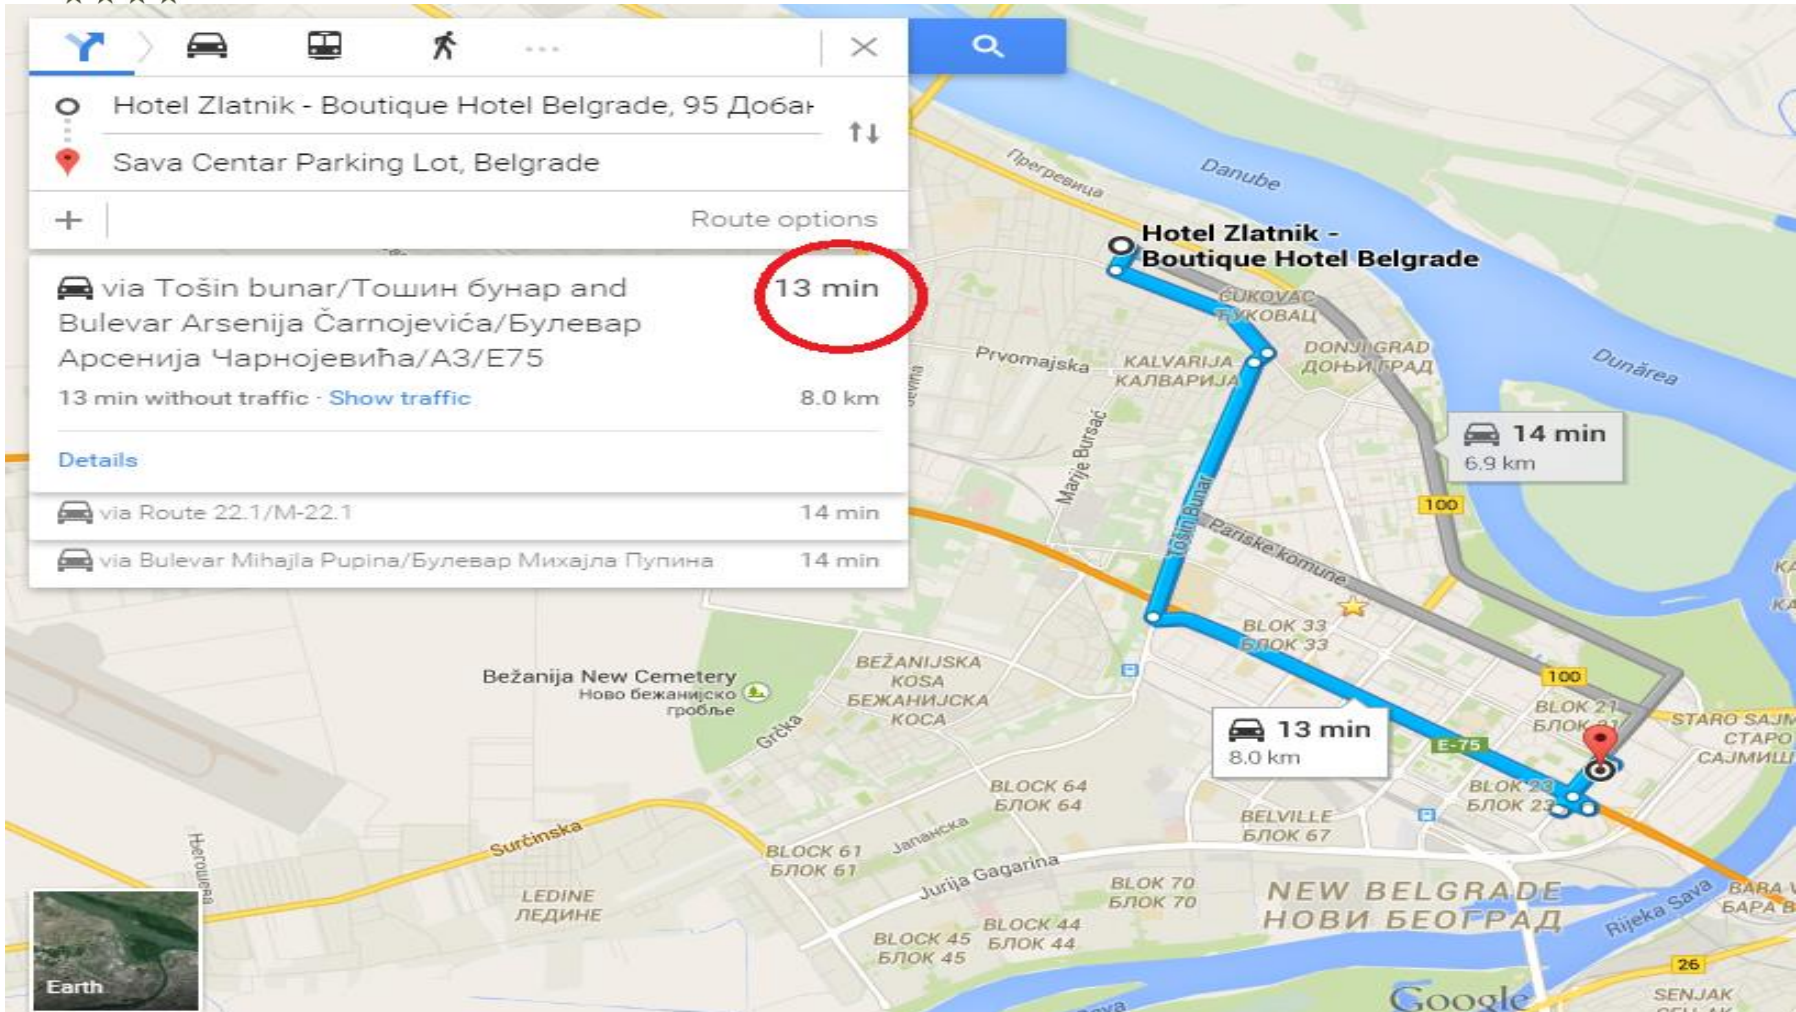

Aerodrom Parking, Nikola Tesla Airport, Surčin
Hotel Zlatnik, Dobanovačka, Belgrade

GET DIRECTIONS

Suggested routes

E-70	12.5 km, 13 mins
E-70 and Tošin bunar/Тошин бунар	15.5 km, 16 mins

Driving directions to Zlatnik Hotel Belgrade

Aerodrom Parking
Beograd 59 AERODROM BEOGRAD, 11271, Surčin, Grad Beograd

- Head toward Route 226 southwest on Unknown road
- Take the 2nd right onto Route 226
Pass by Airport Garage (on the right)
- Keep right at the fork and merge onto E-70
- Take the exit

Dobanovačka 95 / 1080 Zemun, Beograd

GPS Info: Latitude 44.84884850956529 Longitude 20.3930014371872

★★★★★

Udaljenost SAVA CENTAR- HOTEL ZLATNIK

Dobanovačka 95 / 1080 Zemun, Beograd

GPS Info: Latitude 44.84884850956529 Longitude 20.3930014371872