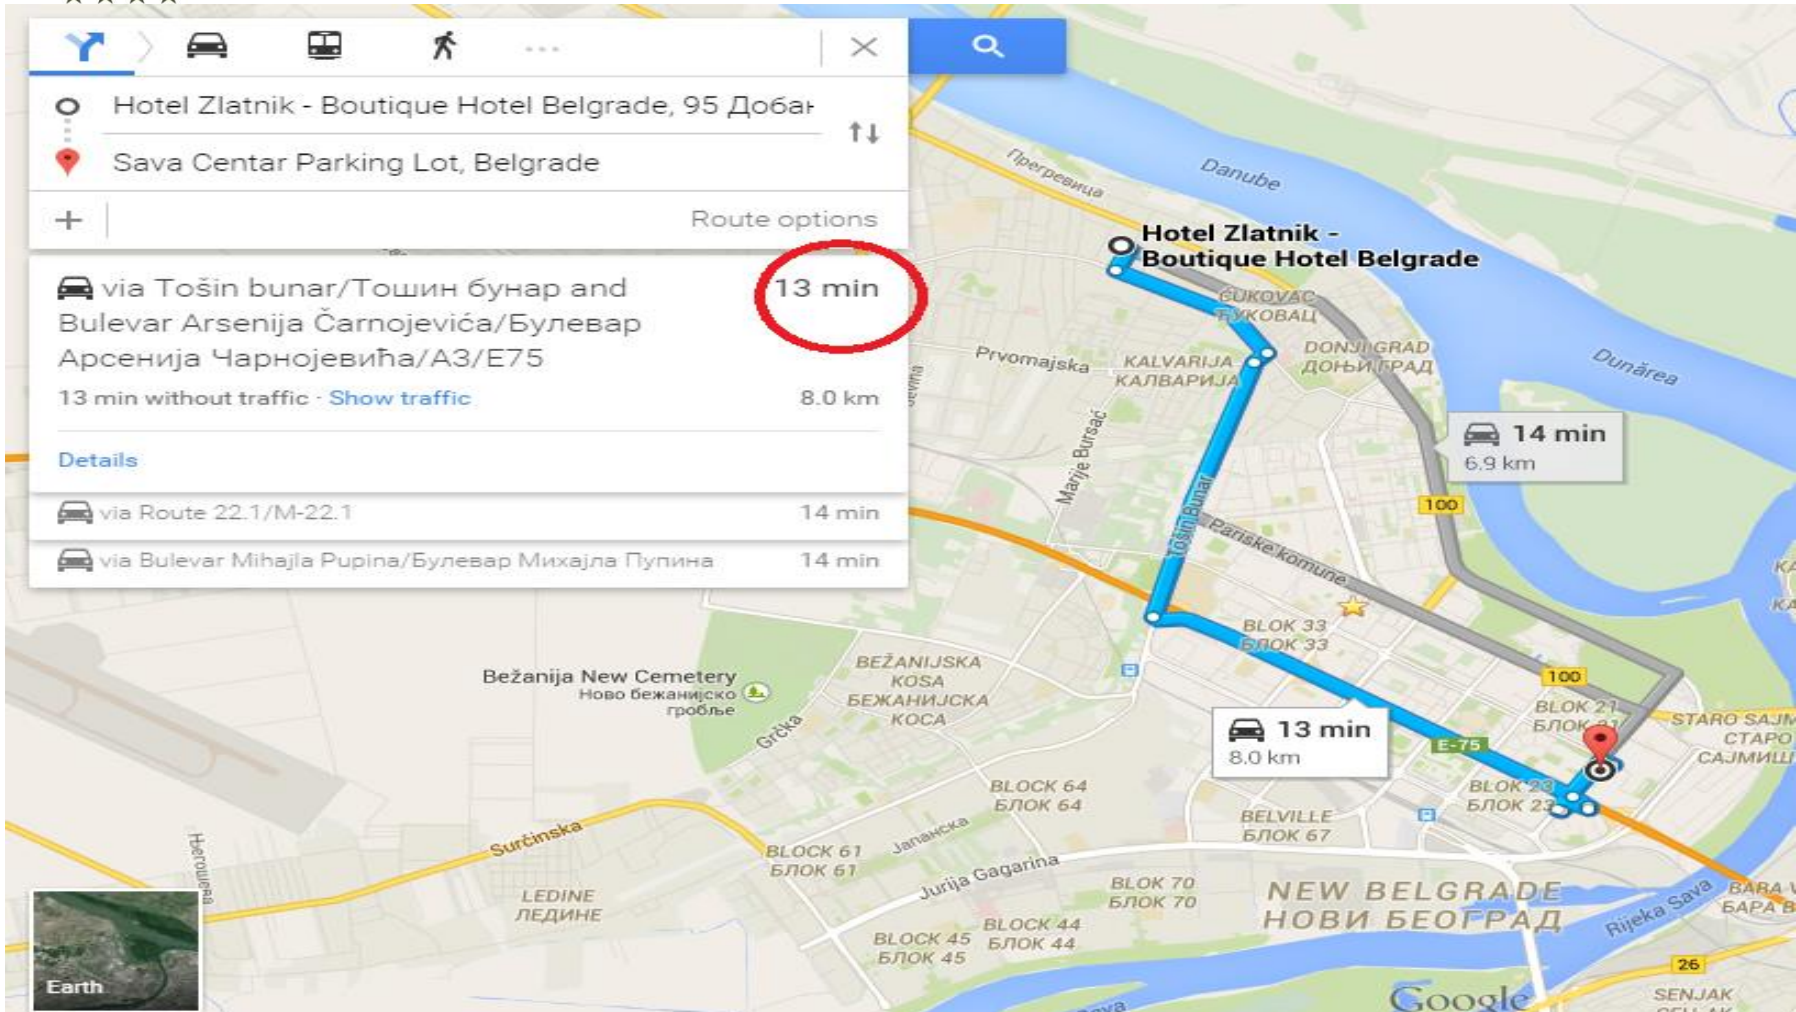

E-70	<b>12.5 km, 13 mins</b>
E-70 and Tošin bunar/Тошин бунар	15.5 km, 16 mins

**Driving directions to Zlatnik Hotel Belgrade**

A Aerodrom Parking  
Beograd 59 AERODROM BEOGRAD, 11271, Surčin, Grad Beograd

1. Head toward Route 226 southwest on Unknown road
2. Take the 2nd right onto Route 226  
Pass by Airport Garage (on the right)
3. Keep right at the fork and merge onto E-70
4. Take the exit

**Dobanovačka 95 / 1080 Zemun, Beograd**

GPS Info: Latitude 44.84884850956529 Longitude 20.3930014371872

★★★★★

## Udaljenost SAVA CENTAR- HOTEL ZLATNIK

**Dobanovačka 95 / 1080 Zemun, Beograd**

GPS Info: Latitude 44.84884850956529 Longitude 20.3930014371872